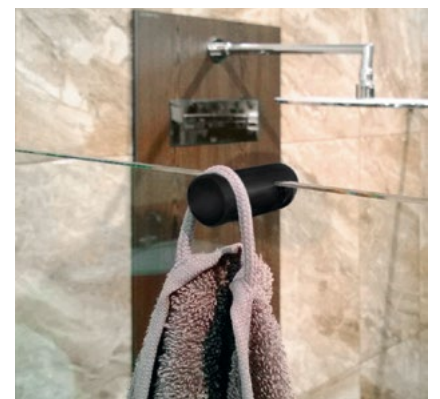

art. 1301-08B