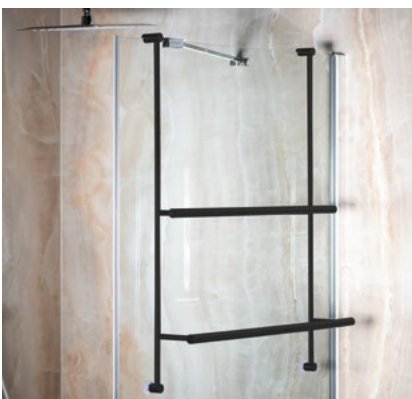

art. 1301-09B