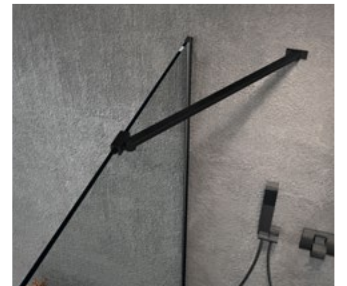

VARIO BLACK

Shower enclosures

Clear glass 70, 80, 90, 100, 110, 120, 130, 140 cm

Smoke glass 70, 80, 90, 100, 110, 120, 130, 140 cm

Matt glass 70, 80, 90, 100, 110, 120, 130, 140 cm

art. GX1014

art. GX2014

art. GX2214