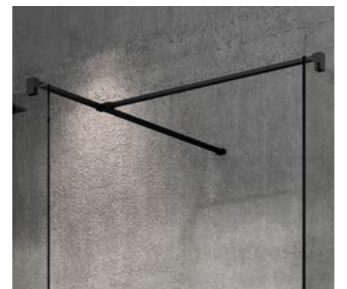

VARIO BLACK

Shower enclosures

Clear glass 70, 80, 90, 100, 110, 120, 130, 140 cm

Smoke glass 70, 80, 90, 100, 110, 120, 130, 140 cm

Matt glass 70, 80, 90, 100, 110, 120, 130, 140 cm

art. GX1014

art. GX2014

art. GX2214